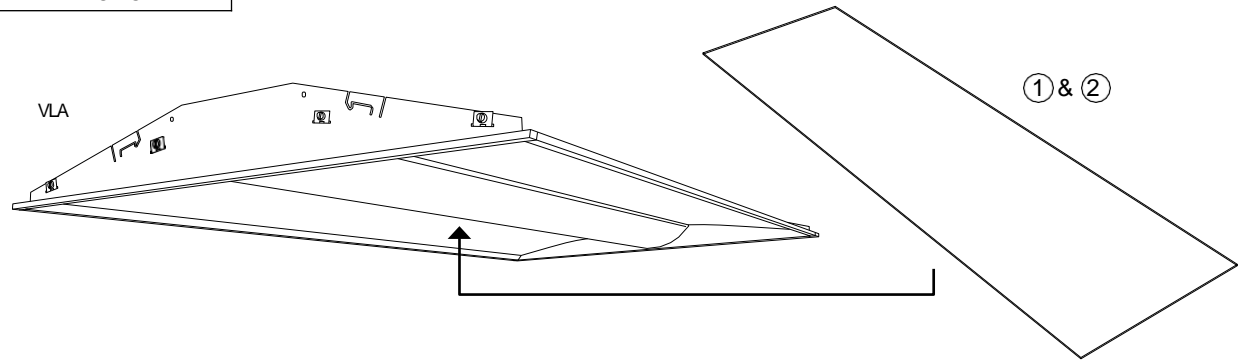

REPLACEMENT PARTS	DESCRIPTION
1	VLA-ACC-LEN22 Luminaire Accessory, STANDARD LENS FOR VLA22 2x2 RECESSED LUMINAIRE
2	VLA-ACC-LEN24 Luminaire Accessory, STANDARD LENS FOR VLA24 (or VLA14) 2x4 (or 1x4) RECESSED LUMINAIRE

ACCESSORIES	DESCRIPTION
3	RTFK-ACC-14 Luminaire Accessory, 1x4 FT PLASTER FRAME-IN KIT FOR RECESSED EVERLINE FIXTURES
4	RTFK-ACC-22 Luminaire Accessory, 2x2 FT PLASTER FRAME-IN KIT FOR RECESSED EVERLINE FIXTURES
5	RTFK-ACC-24 Luminaire Accessory, 2x4 FT PLASTER FRAME-IN KIT FOR RECESSED EVERLINE FIXTURES

VLA	REPLACEMENT DRIVER	DRIVER QTY	mA
VLA14-48W8xx-U	D15CC55UNVPW-C010C	1	860
VLA22-24W8xx-U	D10CC30UNVPW-C010C	1	860
VLA22-35W8xx-U	D15CC55UNVPW-C010C	1	839
VLA24-32W8xx-U	D15CC55UNVPW-C010C	1	595
VLA24-48W8xx-U	D15CC55UNVPW-C010C	1	860
VLA24-57W8xx-U	D15CC55UNVPW-C010C	1	1050

PLA	REPLACEMENT DRIVER	DRIVER QTY	mA
PLA14-36W8xx-U	D10CC30UNVPW-C010C	1	750
PLA22-36W8xx-U	D10CC30UNVPW-C010C	1	870
PLA24-33W8xx-U	D10CC30UNVPW-C010C	1	670
PLA24-46W8xx-U	D15CC55UNVPW-C010C	1	940
PLA14-36W8xx-347	D10CC30347TW-CN0C	1	750
PLA22-36W8xx-347	D10CC30347TW-CN0C	1	870
PLA24-33W8xx-347	D10CC30347TW-CN0C	1	670
PLA24-46W8xx-347	D15CC55347TW-CN0C	1	940