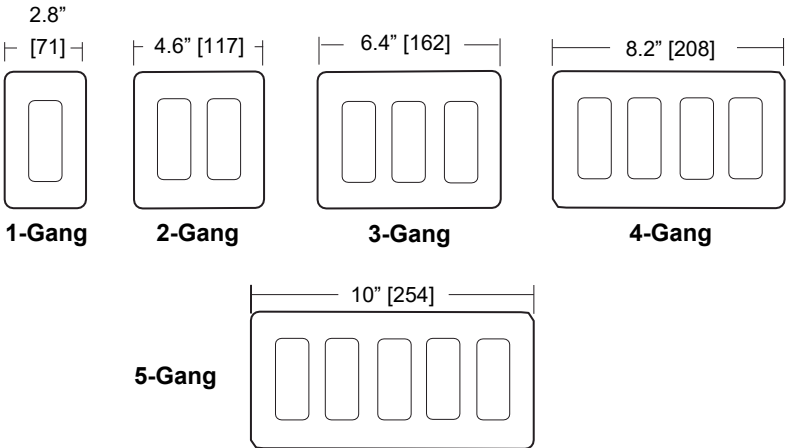

WN-803xx + WN-974xx - Wall Plates

Project Name: _____
 Part Numbers: _____ Date: _____

Features

- WN-97xxx are made from Stainless Steel
- WN-80xxx are made from Plastic
- 'Decora Style' Cover Plates for Dialog Switches

PART NUMBER	DESCRIPTION
WN-803xx	Screwless plastic cover plates. White, semi-gloss finish.
WN-974xx	Stainless steel cover plates c/w screws.

Part No.	
WN-97401 (1-gang stainless steel)	
WN-80309 (2-gang stainless steel)	
WN-80311 (3-gang stainless steel)	
WN-80312 (4-gang stainless steel)	
WN-80321 (5-gang stainless steel)	

Dimensions

Inches [mm]

*Patent Pending

Rev 8/24/2022

Douglas Lighting Controls