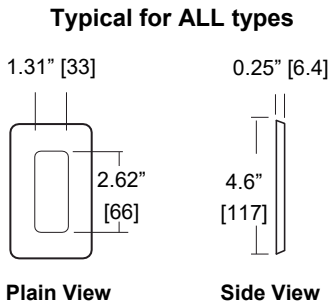

WN-803xx + WN-974xx - Wall Plates

Project Name: _____
 Part Numbers: _____ Date: _____

Features

- WN-97xxx are made from Stainless Steel
- WN-80xxx are made from Plastic
- 'Decora Style' Cover Plates for Dialog Switches

PART NUMBER	DESCRIPTION
WN-803xx	Screwless plastic cover plates. White, semi-gloss finish.
WN-974xx	Stainless steel cover plates c/w screws.

Part No.	
WN-97401 (1-gang stainless steel)	
WN-80309 (2-gang stainless steel)	
WN-80311 (3-gang stainless steel)	
WN-80312 (4-gang stainless steel)	
WN-80321 (5-gang stainless steel)	

Dimensions

Inches [mm]

*Patent Pending

Rev 8/24/2022

Douglas Lighting Controls