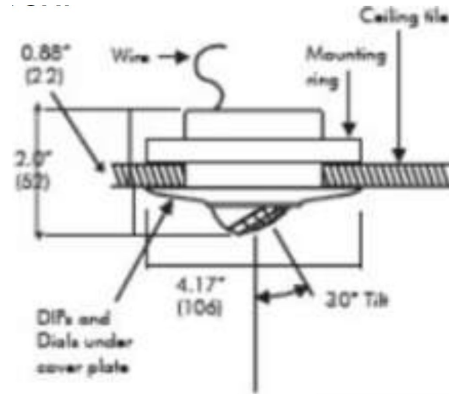

Diversa Ceiling Occ_Vac Sensor (DualTech 120_277VAC)

Dimensions

Inches [mm]

Unit attaches to mounting ring with screws or it can be mounted into an octagon box.

- The WOR sensor will fit an octagon box. It is very important that conduits be attached at opposite ends of the box.

- Use a 2-1/8" or more, deep box. If the box is less, use the spacer ring.

Technical Details

POWER	<ul style="list-style-type: none"> 120/277VAC 60Hz
CONTACT RINGS	<ul style="list-style-type: none"> 120VAC – 800W 277VAC – 1200W
POWER CONSUMPTION	<ul style="list-style-type: none"> 5.7mA
APPROVALS	<ul style="list-style-type: none"> Certified to UL 508, UL244A, CSA C22.2 #14
ENVIRONMENT	<ul style="list-style-type: none"> Indoors, stationary, non-vibrating, non-corrosive atmosphere and non-condensing humidity. Ambient Operation Temperature: 32°F to 104°F (0°C to 40°C) Storage Temperature: -14°F to 140°F (-25°C to 60°C)
WARRANTY	<ul style="list-style-type: none"> Standard 5-years