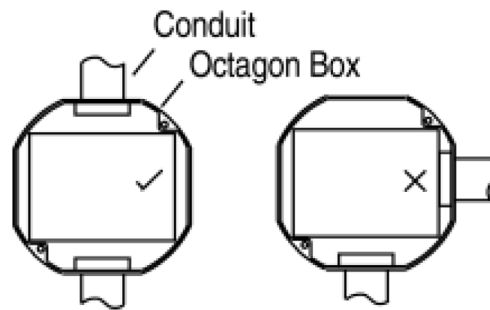

Diversa Ceiling Occ_Vac Sensor (DualTech 120_277VAC)

Dimensions

Inches [mm]

Unit attaches to mounting ring with screws or it can be mounted into an octagon box.

- The WOR sensor will fit an octagon box. It is very important that conduits be attached at opposite ends of the box.

- Use a 2-1/8" or more, deep box. If the box is less, use the spacer ring.

Technical Details

POWER	<ul style="list-style-type: none"> 120/277VAC 60Hz
CONTACT RINGS	<ul style="list-style-type: none"> 120VAC – 800W 277VAC – 1200W
POWER CONSUMPTION	<ul style="list-style-type: none"> 5.7mA
APPROVALS	<ul style="list-style-type: none"> Certified to UL 508, UL244A, CSA C22.2 #14
ENVIRONMENT	<ul style="list-style-type: none"> Indoors, stationary, non-vibrating, non-corrosive atmosphere and non-condensing humidity. Ambient Operation Temperature: 32°F to 104°F (0°C to 40°C) Storage Temperature: -14°F to 140°F (-25°C to 60°C)
WARRANTY	<ul style="list-style-type: none"> Standard 5-years