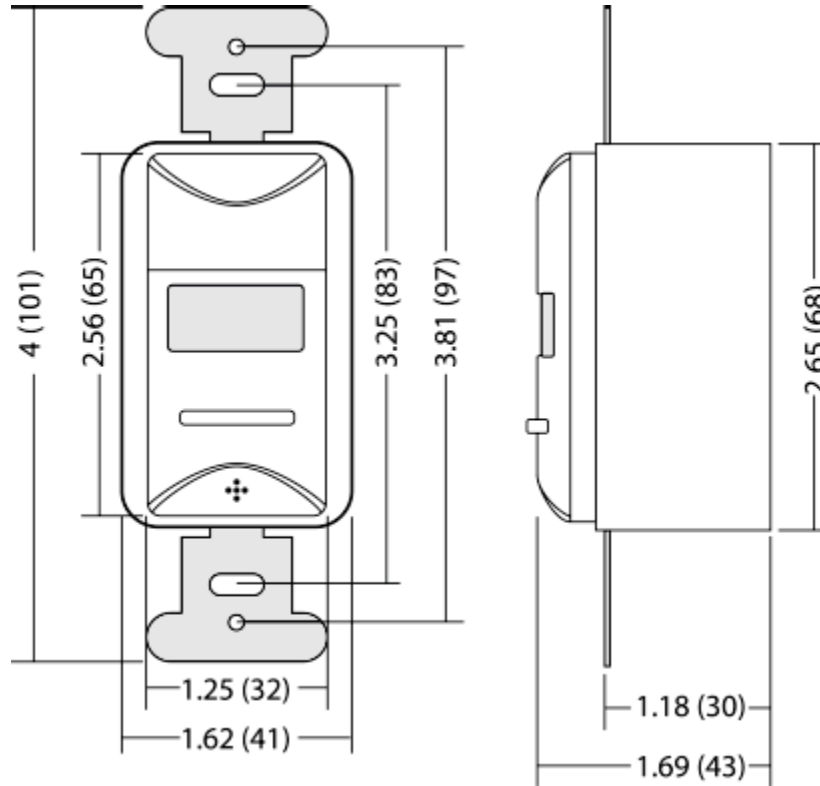

### Installation

Mounting of the device requires a standard gang box. Install by recessing the device into the standard gang box; lining up the mounting holes and securing it using the screws provided.

### Wiring

**TURN POWER OFF AT THE CIRCUIT BREAKER BEFORE WORKING WITH OR NEAR HIGH VOLTAGE**

The WOS Series Line Voltage sensors are equipped with #14 AWG stranded leads. Use appropriate sized wire-nuts to connect the wires to the incoming load terminations; for installation with field-installed conductors of 60°C minimum rating.

\*Available in 2-Pole models (-2) only

### Dimensions

Inches [mm]

- Mount in a 347VAC gang box.