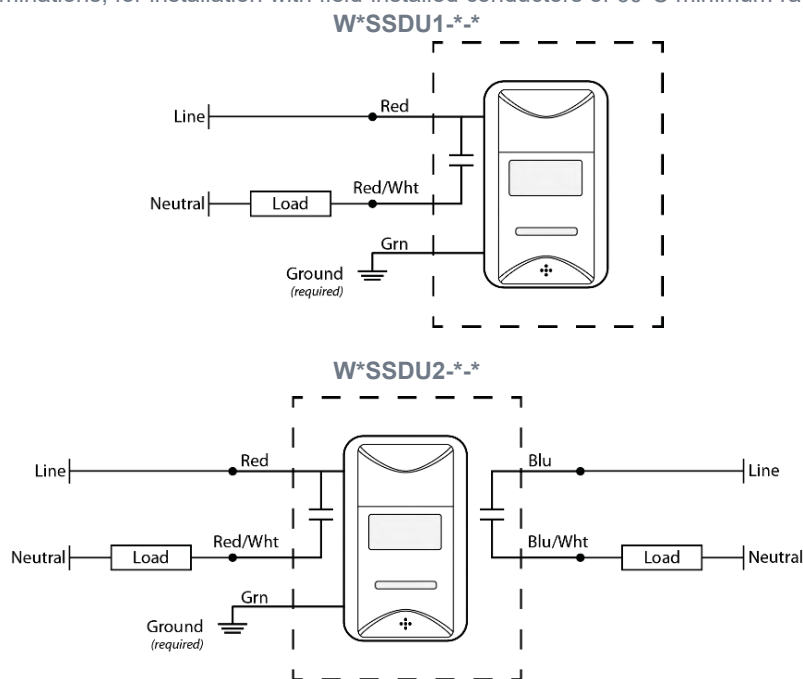

## INSTALLATION & WIRING DIRECTIONS

### Installation

Mounting of the device requires a standard gang box. Install by recessing the device into the standard gang box; lining up the mounting holes and securing it using the screws provided.

### Wiring

**TURN POWER OFF AT THE CIRCUIT BREAKER BEFORE WORKING WITH OR NEAR HIGH VOLTAGE**

The WOS Series Line Voltage sensors are equipped with #14 AWG stranded leads. Use appropriate sized wire-nuts to connect the wires to the incoming load terminations; for installation with field-installed conductors of 60°C minimum rating.

### DIP Switches

A bank of eight DIP switches and two rotating controls can be used to manually setup and configure the sensor.

WOS - - - '-P'-				
DIP #	Function	On	Off	Default
1	Voice Detection	Disabled	Enabled	OFF
2	Motion Detection Sensitivity	High	Normal	OFF
3	Detection LED	Disabled	Enabled	OFF
4	Auto or Manual ON	Occupancy (Auto-On)	Vacancy (Manual On)	ON
5	Photozell Inhibit	Disabled	Enabled	OFF
6*	Photozell Control	Inhibit Primary Pole Only	Inhibit Both Poles	OFF
7	Manual Override Button	Disabled	Enabled	OFF
8	Settings Input	IR Handheld (WIR-3110)	Manual Dips/Dials	ON