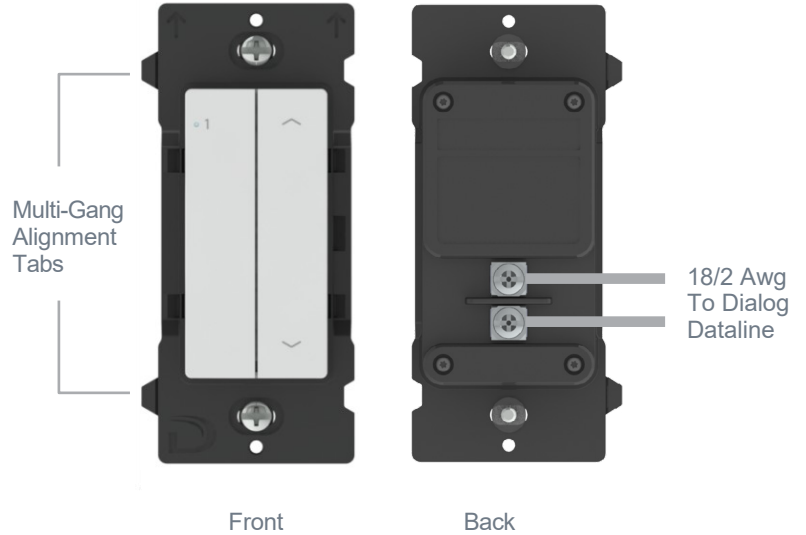

PART NUMBER	DESCRIPTION
WSD-4501-__	1-Zone Dimmer Station (ON/OFF/Toggle/Timer/Preset/Raise/Lower)
KPA-4501-__-C	1-Zone Keypad, Custom Engraving

Ordering Info

WSD-4501																			
Model	Color																		
<table border="0"> <tr> <td><input type="radio"/></td> <td>W</td> <td>White</td> </tr> <tr> <td><input type="radio"/></td> <td>G</td> <td>Grey</td> </tr> <tr> <td><input type="radio"/></td> <td>B</td> <td>Black</td> </tr> <tr> <td><input type="radio"/></td> <td>I</td> <td>Ivory</td> </tr> <tr> <td><input type="radio"/></td> <td>LA</td> <td>Light Almond</td> </tr> <tr> <td><input type="radio"/></td> <td>R</td> <td>Red</td> </tr> </table>		<input type="radio"/>	W	White	<input type="radio"/>	G	Grey	<input type="radio"/>	B	Black	<input type="radio"/>	I	Ivory	<input type="radio"/>	LA	Light Almond	<input type="radio"/>	R	Red
<input type="radio"/>	W	White																	
<input type="radio"/>	G	Grey																	
<input type="radio"/>	B	Black																	
<input type="radio"/>	I	Ivory																	
<input type="radio"/>	LA	Light Almond																	
<input type="radio"/>	R	Red																	

Example:
 WSD-4501-W
 1-Zone Dialog Dimmer Station, White

WSD-4501 - Dialog 1-Zone Dimmer Station

Dimensions

Inches [mm]

Installation

*terminal screws are to be hand tightened to a maximum torque of 6in-lbs

IOS DEVICE CONFIGURATION APP

The 4000 Series switch stations allow for programming via any iOS. Using the app and NFC, simply “Tap” the face of the wall station to bring up its programming to adjust any of it’s settings. Alternatively, the app will search the local area and list the connectable devices. Each station and button allow for custom labeling to be used in the Tap-to-Control app. With a network key, all settings are secured from tampering.