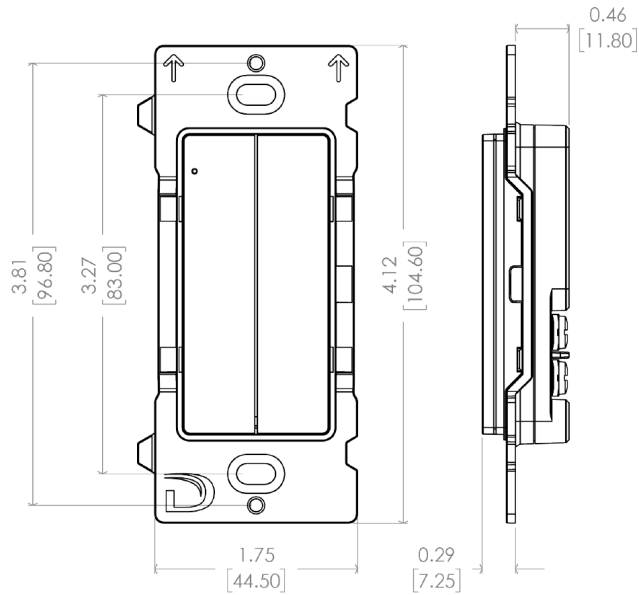

PART NUMBER	DESCRIPTION
WSD-4501-__	1-Zone Dimmer Station (ON/OFF/Toggle/Timer/Preset/Raise/Lower)
KPA-4501-__-C	1-Zone Keypad, Custom Engraving

Ordering Info

WSD-4501																			
Model	Color																		
<table border="0"> <tr> <td><input type="radio"/></td> <td>W</td> <td>White</td> </tr> <tr> <td><input type="radio"/></td> <td>G</td> <td>Grey</td> </tr> <tr> <td><input type="radio"/></td> <td>B</td> <td>Black</td> </tr> <tr> <td><input type="radio"/></td> <td>I</td> <td>Ivory</td> </tr> <tr> <td><input type="radio"/></td> <td>LA</td> <td>Light Almond</td> </tr> <tr> <td><input type="radio"/></td> <td>R</td> <td>Red</td> </tr> </table>		<input type="radio"/>	W	White	<input type="radio"/>	G	Grey	<input type="radio"/>	B	Black	<input type="radio"/>	I	Ivory	<input type="radio"/>	LA	Light Almond	<input type="radio"/>	R	Red
<input type="radio"/>	W	White																	
<input type="radio"/>	G	Grey																	
<input type="radio"/>	B	Black																	
<input type="radio"/>	I	Ivory																	
<input type="radio"/>	LA	Light Almond																	
<input type="radio"/>	R	Red																	

Example:
 WSD-4501-W
 1-Zone Dialog Dimmer Station, White

WSD-4501 - Dialog 1-Zone Dimmer Station

Dimensions

Inches [mm]

Installation

*terminal screws are to be hand tightened to a maximum torque of 6in-lbs